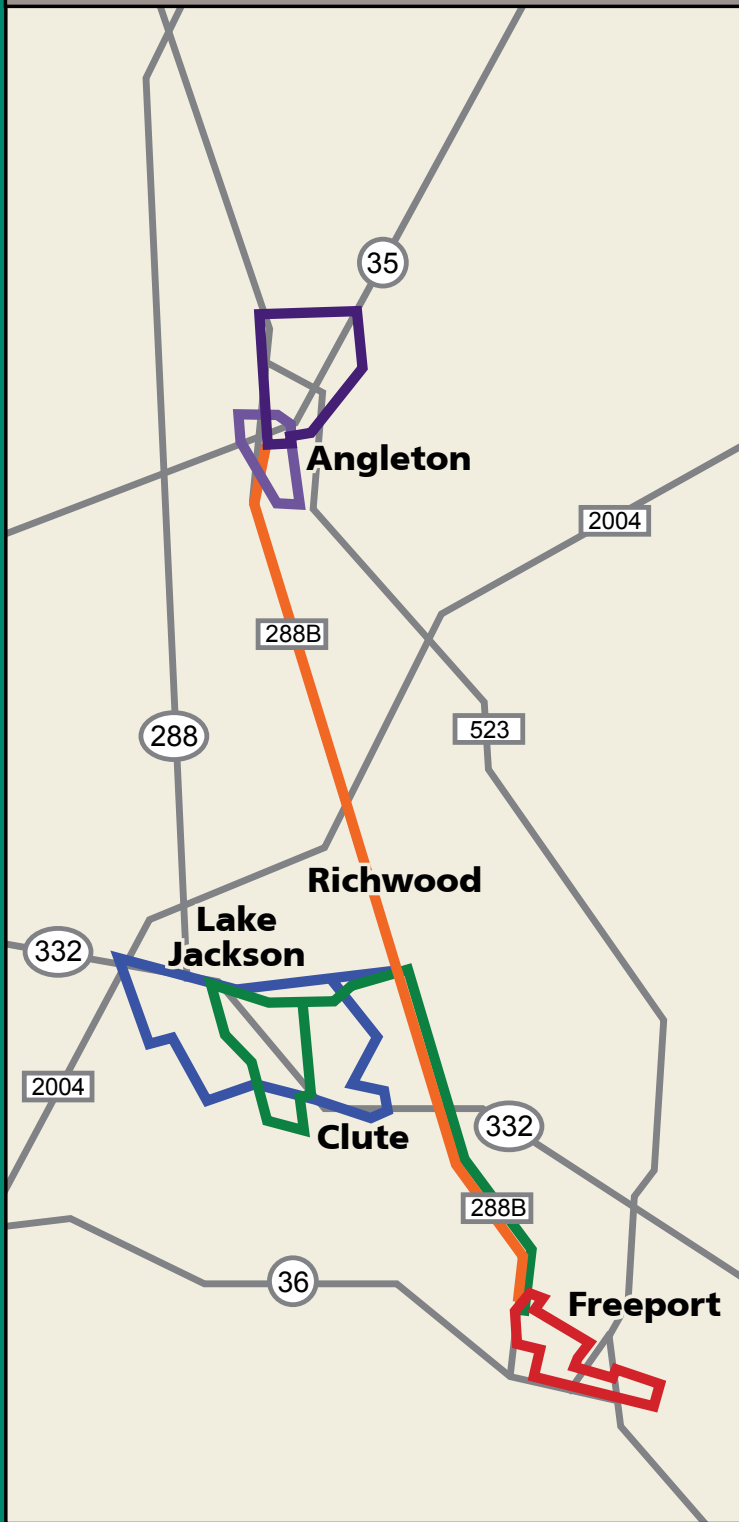

SOUTHERN BRAZORIA COUNTY TRANSIT

SYSTEM MAP

- Angeleton North is Purple
- Angeleton South is Lavender
- Regional is Gold
- Clute & Lake Jackson is Blue
- Brazosport Regional is Green
- Freeport Red is Red

SOUTHERN BRAZORIA COUNTY TRANSIT

The bus on your route may differ

RIDE FREE*

UNTIL JULY 31, 2010

STARTING AUG. 1, 2010

ADULTS - \$1

SENIORS, STUDENTS (5-17), & PERSONS WITH DISABILITIES - 50¢

ROUTE INFORMATION AND SCHEDULE